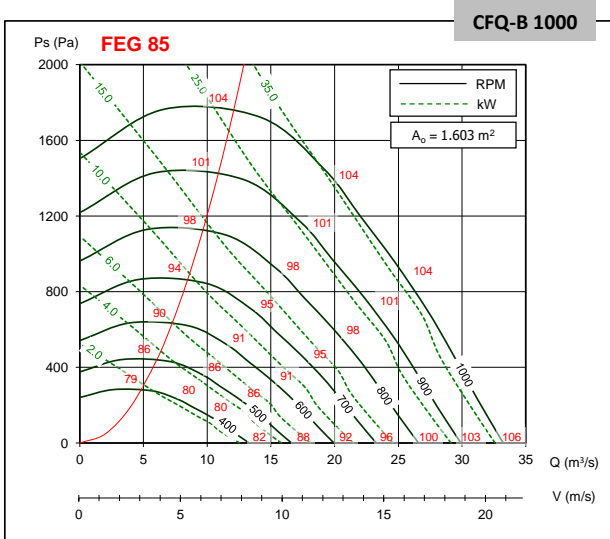

- Values shown are for inlet Lwi(A) sound power levels for installation type D: Ducted inlet, Ducted outlet. The A-weighted sound ratings shown have been calculated per AMCA International Standard 301. Ratings include the effects of duct end correction.
- Performance certified is for installation type D – Ducted inlet, Ducted outlet.
- Performance ratings do not include the effects of appurtenances (accessories).
- Power rating kW does not include transmission losses.