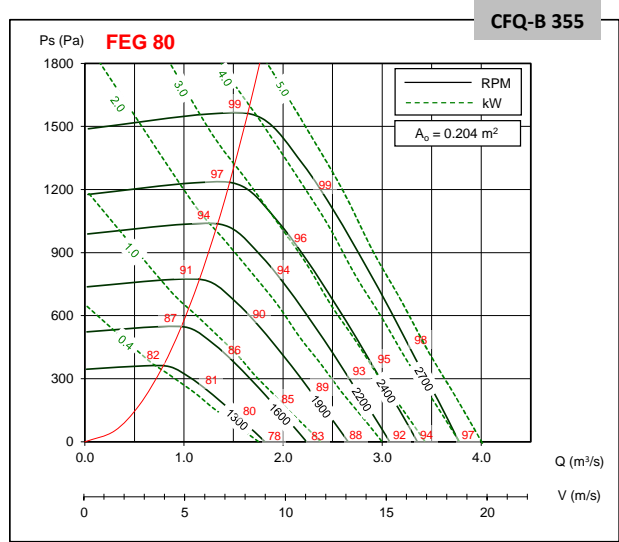

- Values shown are for inlet Lwi(A) sound power levels for installation type D: Ducted inlet, Ducted outlet. The A-weighted sound ratings shown have been calculated per AMCA International Standard 301. Ratings include the effects of duct end correction.
- Performance certified is for installation type D – Ducted inlet, Ducted outlet.
- Performance ratings do not include the effects of appurtenances (accessories).
- Power rating kW does not include transmission losses.