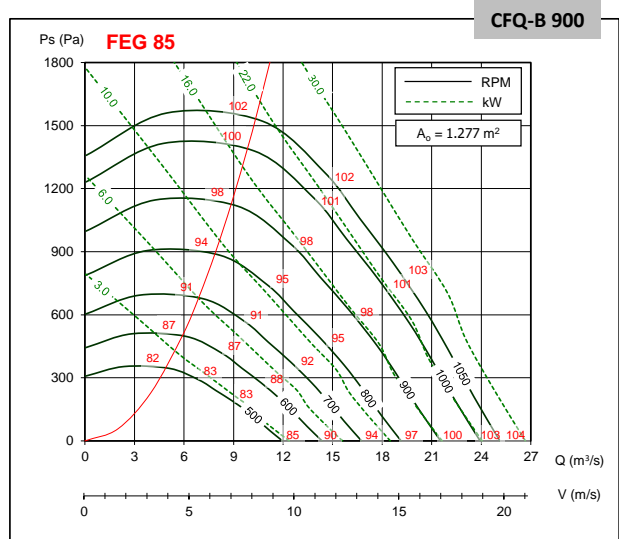

- Values shown are for inlet Lwi(A) sound power levels for installation type D: Ducted inlet, Ducted outlet. The A-weighted sound ratings shown have been calculated per AMCA International Standard 301. Ratings include the effects of duct end correction.
- Performance certified is for installation type D – Ducted inlet, Ducted outlet.
- Performance ratings do not include the effects of appurtenances (accessories).
- Power rating kW does not include transmission losses.