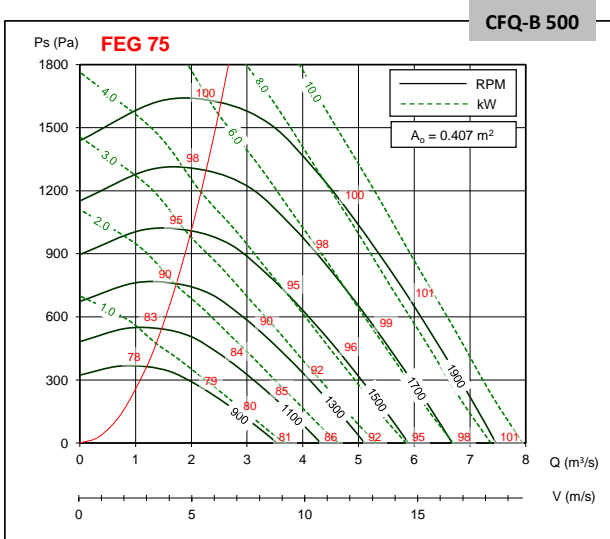

- Values shown are for inlet Lwi(A) sound power levels for installation type D: Ducted inlet, Ducted outlet. The A-weighted sound ratings shown have been calculated per AMCA International Standard 301. Ratings include the effects of duct end correction.
- Performance certified is for installation type D – Ducted inlet, Ducted outlet.
- Performance ratings do not include the effects of appurtenances (accessories).
- Power rating kW does not include transmission losses.