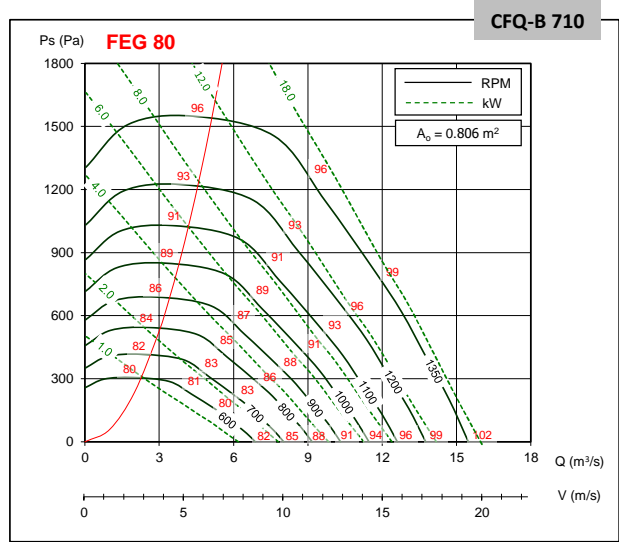

- Values shown are for inlet Lwi(A) sound power levels for installation type D: Ducted inlet, Ducted outlet. The A-weighted sound ratings shown have been calculated per AMCA International Standard 301. Ratings include the effects of duct end correction.
- Performance certified is for installation type D – Ducted inlet, Ducted outlet.
- Performance ratings do not include the effects of appurtenances (accessories).
- Power rating kW does not include transmission losses.