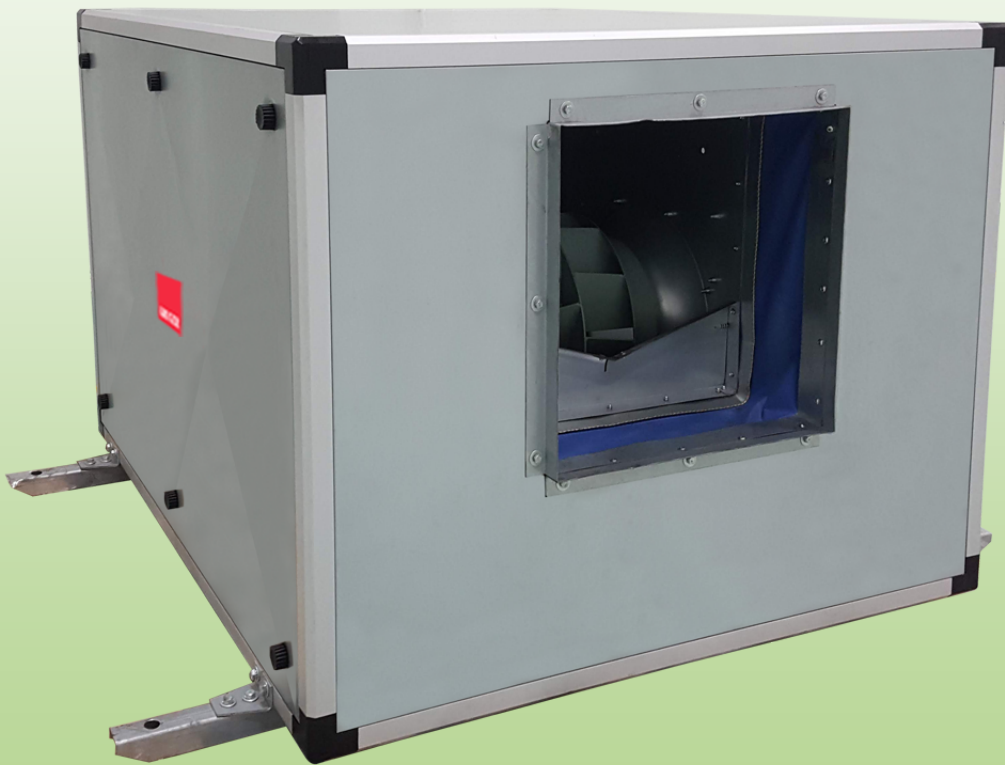

CFQ-B Series

CABINET FAN

Cabinet Fan - CFQ-B Series

- Cabinet is manufactured in galvanized sheet steel incorporated with a belt driven, high efficiency, double inlet, backward curved wheel.
- Complete with inlet & outlet flange as standard.
- Motor and drive assembly can be accessed through removal of two side panels.
- Internal vibration isolator to assure long life and quiet operation.
- Penta Post construction with ABS plastic corner piece, aluminum column and reinforced galvanized sheet panel.
- Acoustic lining is available upon request.
- Standard acoustic lining employs galvanized sheet facing
Perforated sheet facing is available upon request.
- Type of fan use: CFQ 200 to CFQ 710 --- BDB 'C' type
CFQ 800 to CFQ 1000 --- BDB 'T' type