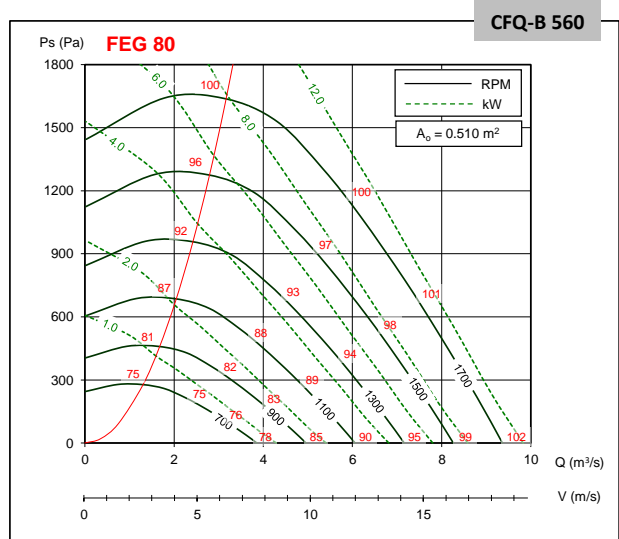

- Values shown are for inlet Lwi(A) sound power levels for installation type D: Ducted inlet, Ducted outlet. The A-weighted sound ratings shown have been calculated per AMCA International Standard 301. Ratings include the effects of duct end correction.
- Performance certified is for installation type D – Ducted inlet, Ducted outlet.
- Performance ratings do not include the effects of appurtenances (accessories).
- Power rating kW does not include transmission losses.