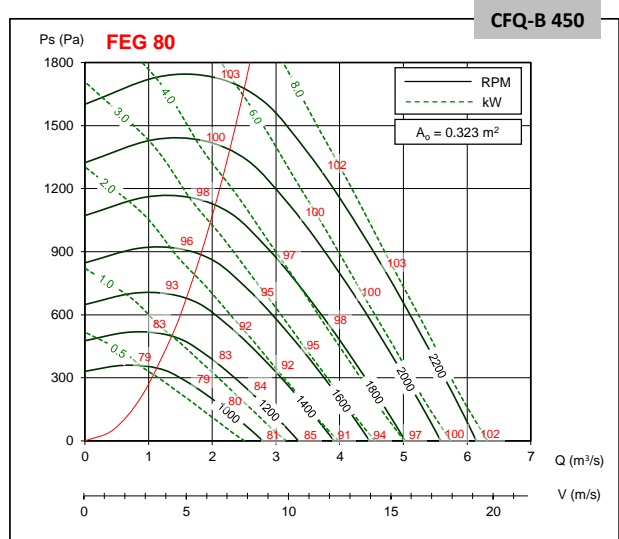

- Values shown are for inlet Lwi(A) sound power levels for installation type D: Ducted inlet, Ducted outlet. The A-weighted sound ratings shown have been calculated per AMCA International Standard 301. Ratings include the effects of duct end correction.
- Performance certified is for installation type D – Ducted inlet, Ducted outlet.
- Performance ratings do not include the effects of appurtenances (accessories).
- Power rating kW does not include transmission losses.