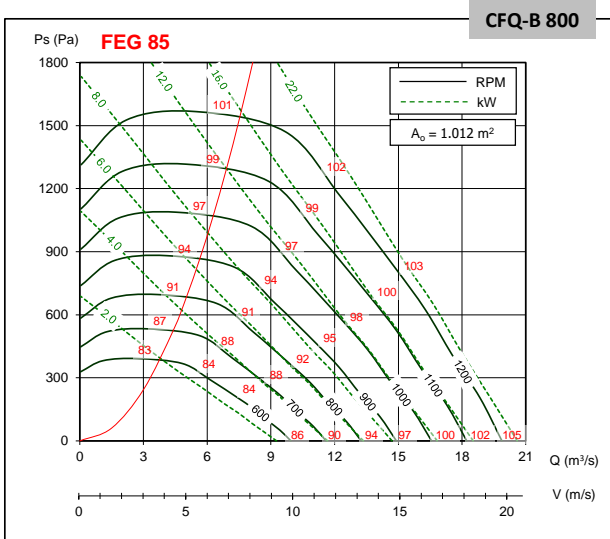

- Values shown are for inlet Lwi(A) sound power levels for installation type D: Ducted inlet, Ducted outlet. The A-weighted sound ratings shown have been calculated per AMCA International Standard 301. Ratings include the effects of duct end correction.
- Performance certified is for installation type D – Ducted inlet, Ducted outlet.
- Performance ratings do not include the effects of appurtenances (accessories).
- Power rating kW does not include transmission losses.