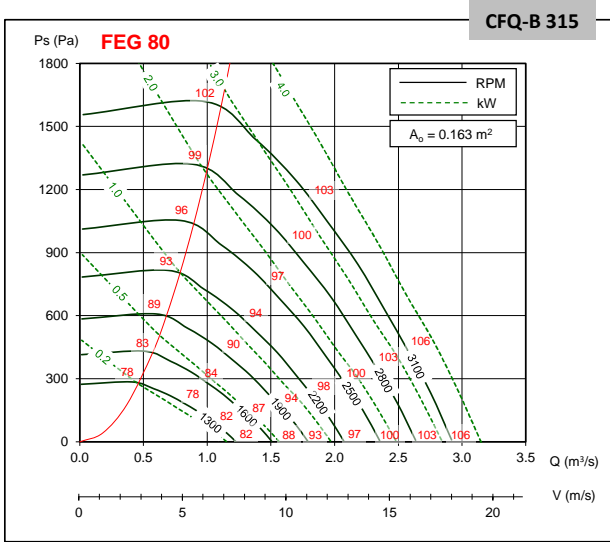

- Values shown are for inlet Lwi(A) sound power levels for installation type D: Ducted inlet, Ducted outlet. The A-weighted sound ratings shown have been calculated per AMCA International Standard 301. Ratings include the effects of duct end correction.
- Performance certified is for installation type D – Ducted inlet, Ducted outlet.
- Performance ratings do not include the effects of appurtenances (accessories).
- Power rating kW does not include transmission losses.