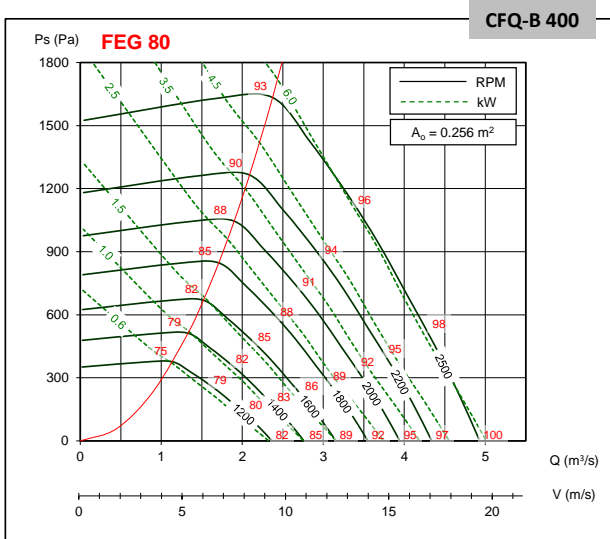

- Values shown are for inlet Lwi(A) sound power levels for installation type D: Ducted inlet, Ducted outlet. The A-weighted sound ratings shown have been calculated per AMCA International Standard 301. Ratings include the effects of duct end correction.
- Performance certified is for installation type D – Ducted inlet, Ducted outlet.
- Performance ratings do not include the effects of appurtenances (accessories).
- Power rating kW does not include transmission losses.