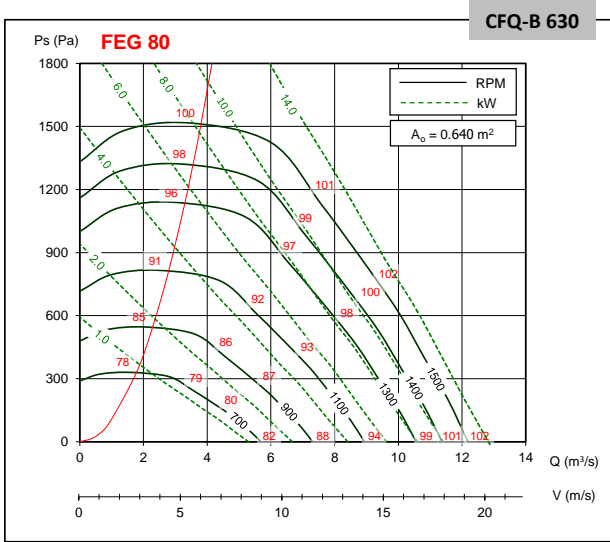

- Values shown are for inlet Lwi(A) sound power levels for installation type D: Ducted inlet, Ducted outlet. The A-weighted sound ratings shown have been calculated per AMCA International Standard 301. Ratings include the effects of duct end correction.
- Performance certified is for installation type D – Ducted inlet, Ducted outlet.
- Performance ratings do not include the effects of appurtenances (accessories).
- Power rating kW does not include transmission losses.