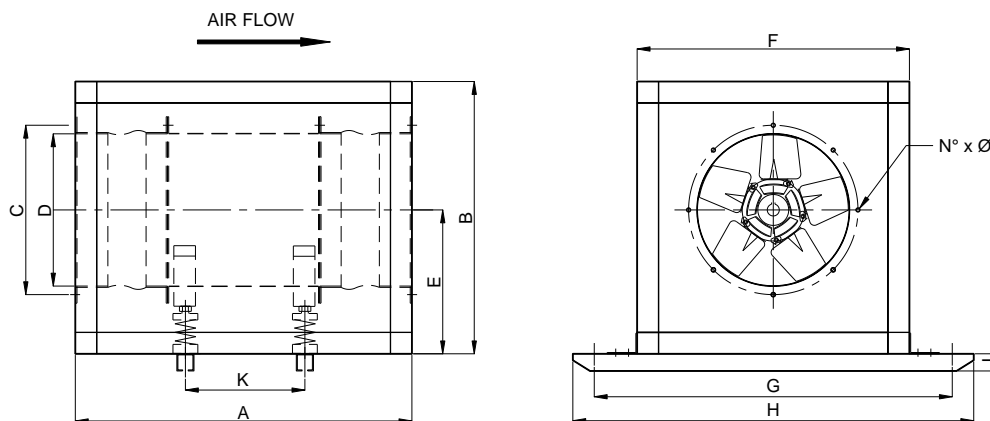

Cabinet Fan - CPA Series

KRUGER

Construction

- Incorporated with direct drive, axial flow fan –TDA, TDA-V or MXA Series. Cabinet is manufactured in galvanized sheet steel.
- Removable access door for convenient access to the fan.
- Easy to install.
- Acoustic lining is available upon request.

Blade

- The blades are made of Aluminum, Glass Reinforced Polypropylene (PPG) or Glass Reinforced Polyamide (PAG).

Motor

- Totally enclosed Class 'F' motor with min. IP55 protection are fitted as standard. Standard motors up to 2.2 kW are usually supplied on DOL starting, motors 3.0 kW and above are star/delta starting.

Airflow Direction

- Air flow from impeller to motor (B) is fitted as standard. Air flow from motor to impeller (A) can be supplied upon request.

Others

- Type of fan used: CPA-T ---- TDA-L; CPA-V ---- TDA-V; CPA-M ---- MXA.
- For smokespill application, please consult the nearest Kruger office for details.

DIMENSION

CPA-T & CPA-V

All Dimension in mm

Model	A	B	C	D	E	F	G	H	J	K	N x Ø	Weight* (kg)	Max. Motor Frame Size*
CPA 315-T/V	790	605	355	315	302.5	605	795	895	40	304	8 x 10	53	D71
CPA 355-T/V	790	635	395	355	317.5	635	835	935	40	304	8 x 10	62	D80
CPA 400-T/V	790	680	440	400	340	680	880	980	40	304	12 x 10	68	D90
CPA 450-T/V	830	730	490	450	365	730	930	1030	40	340	12 x 10	79	D90
CPA 500-T/V	930	780	540	500	390	780	980	1080	50	430	12 x 10	102	D90
CPA 560-T/V	930	900	605	560	450	900	1100	1200	50	430	12 x 10	121	D112
CPA 630-T/V	930	970	675	630	485	970	1170	1270	50	430	12 x 10	135	D112
CPA 710-T/V	1030	1070	755	710	535	1070	1370	1470	80	530	18 x 12	197	D112
CPA 800-T/V	1060	1150	845	800	575	1150	1450	1550	80	550	18 x 12	250	D132
CPA 900-T/V	1160	1250	945	900	625	1250	1550	1650	80	650	18 x 12	307	D160
CPA 1000-T/V	1210	1400	1050	1000	700	1400	1700	1800	80	670	24 x 12	419	D160
CPA 1120-T/V	1350	1550	1185	1120	775	1550	1850	1950	100	750	24 x 12	618	D225
CPA 1250-T/V	1450	1630	1315	1250	815	1630	1930	2030	100	850	24 x 12	752	D250
CPA 1400-T/V	1550	1877	1465	1400	938.5	1877	2177	2277	100	978	32 x 12	910	D250

* The weight without motor, impeller & vibration isolator.

* Please consult the nearest Kruger office if motor frame size is beyond this range.